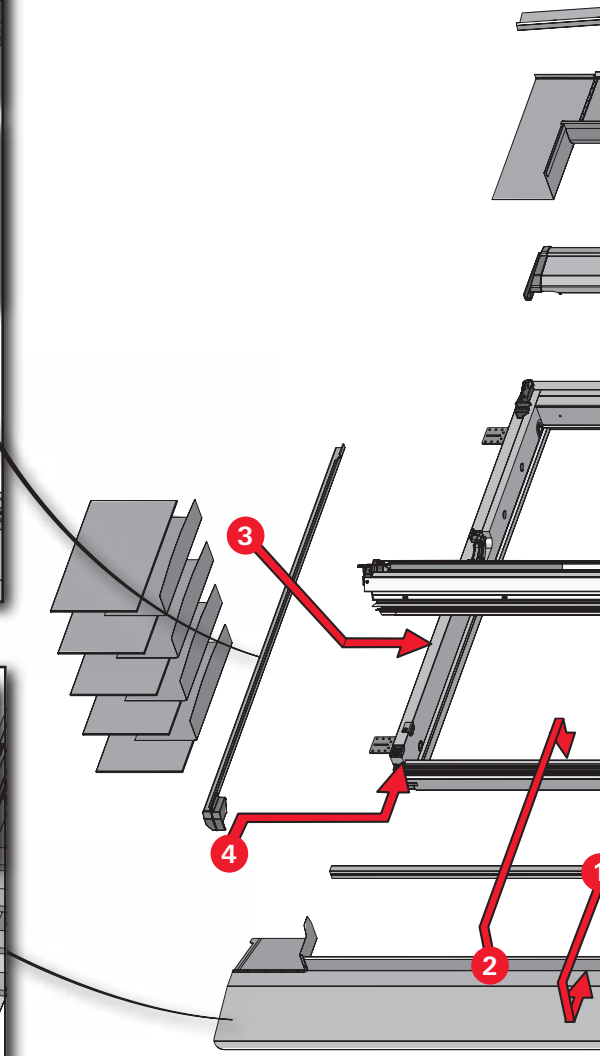

Quick Installation Guide