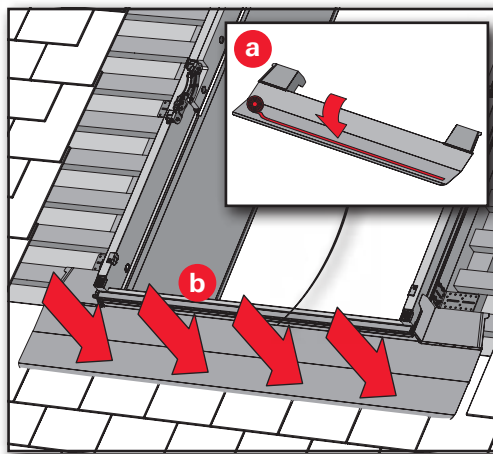

Quick Installation Guide