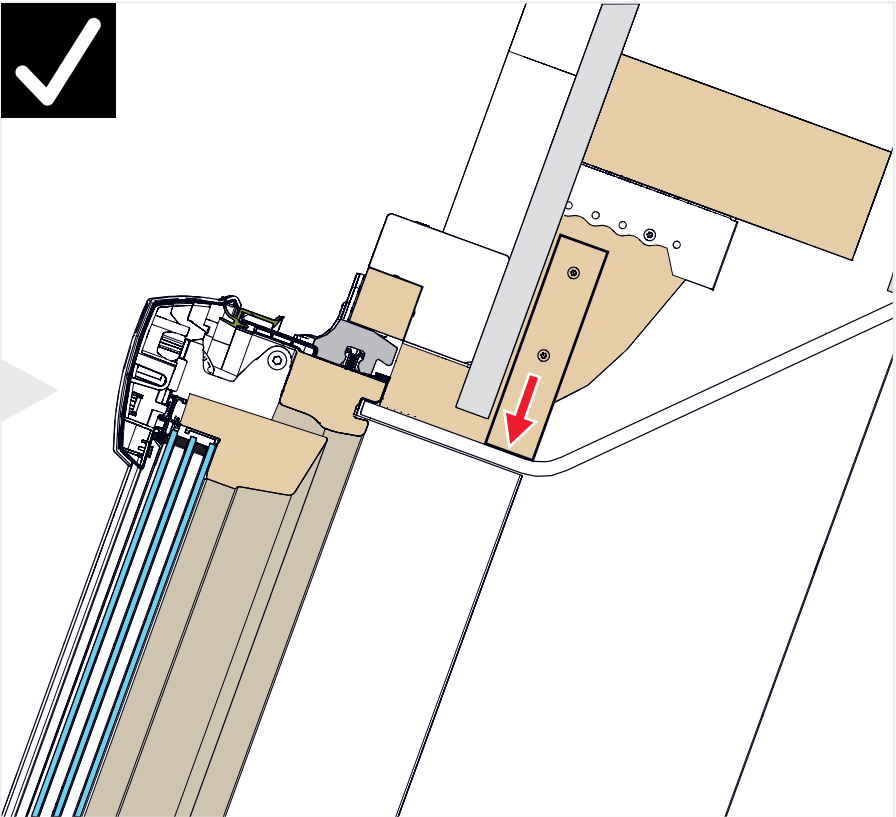

4

5

5

i

ø 8mm

D

The roof window.

www.roto-contacts.com