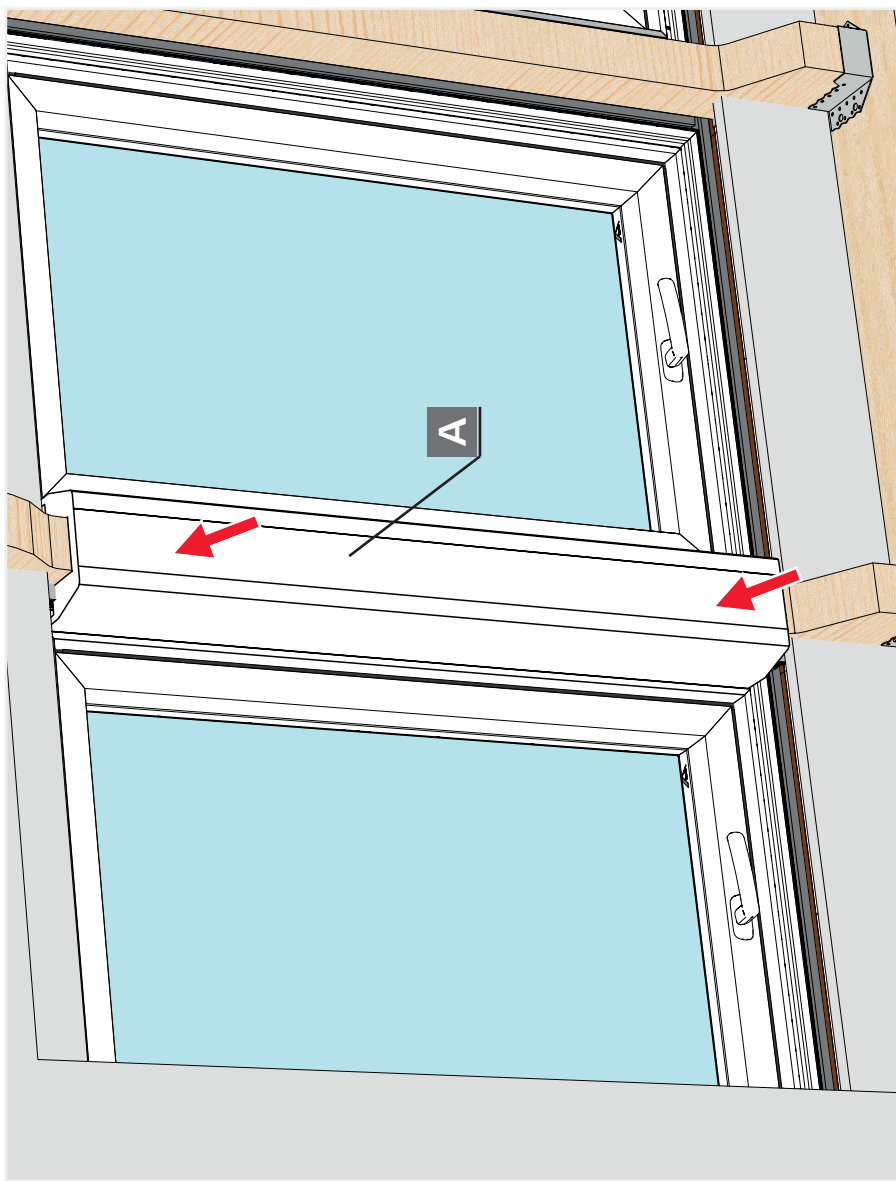

4

5

5

i

ø 8mm

D

The roof window.

www.roto-contacts.com