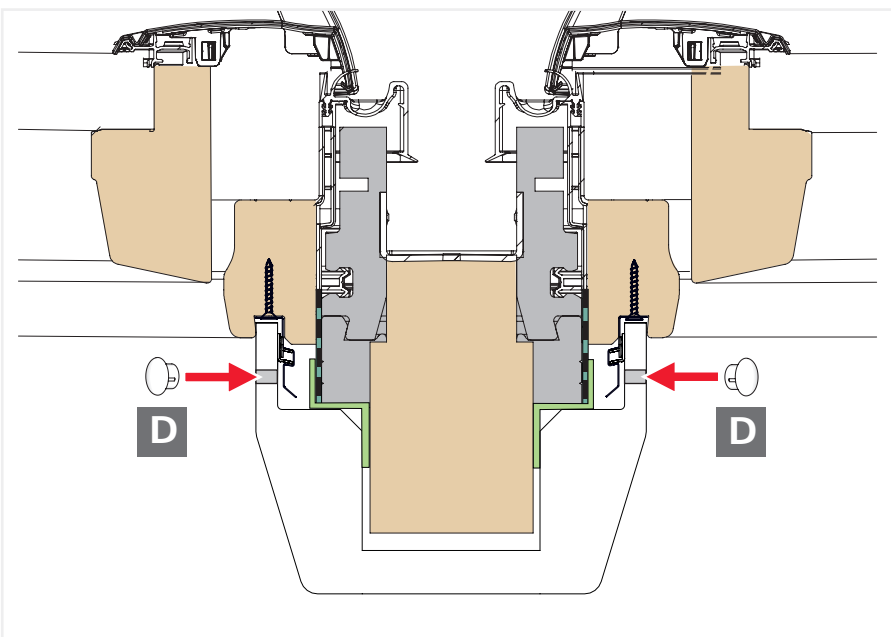

4

5

5

i

ø 8mm

D

The roof window.

www.roto-contacts.com