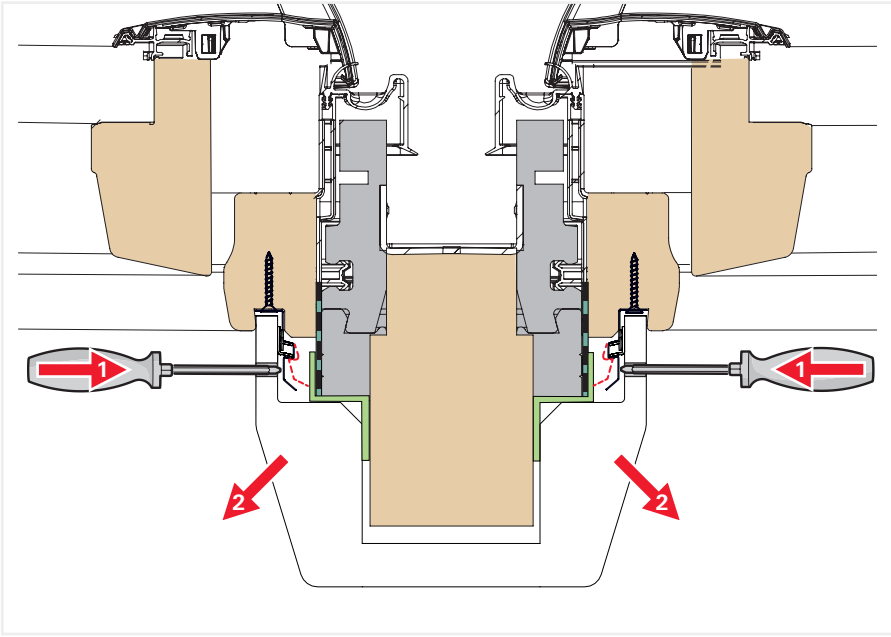

4

5

5

i

ø 8mm

D

The roof window.

www.roto-contacts.com