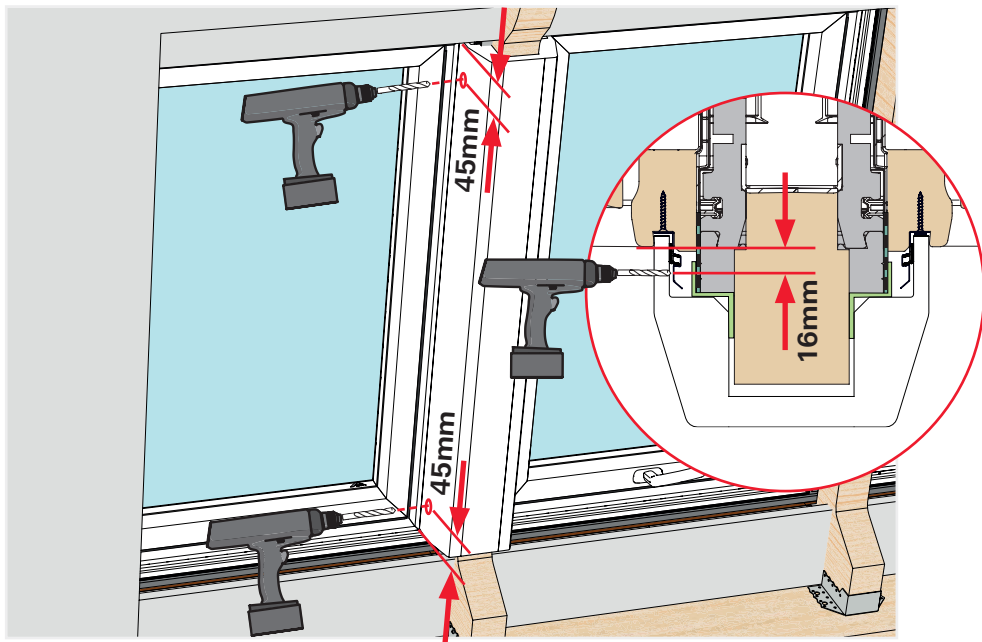

4

5

5

i

ø 8mm

D

The roof window.

www.roto-contacts.com