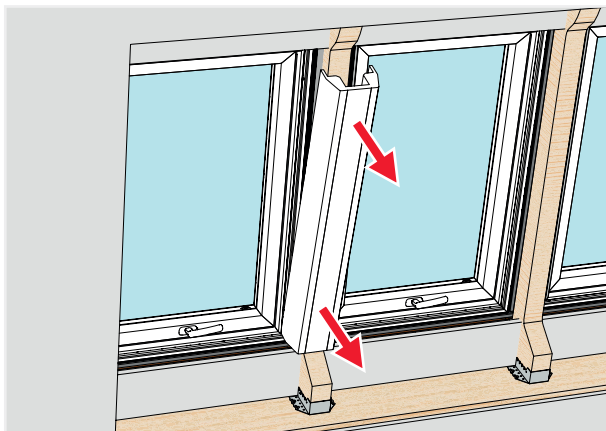

4

5

5

i

ø 8mm

D

The roof window.

www.roto-contacts.com